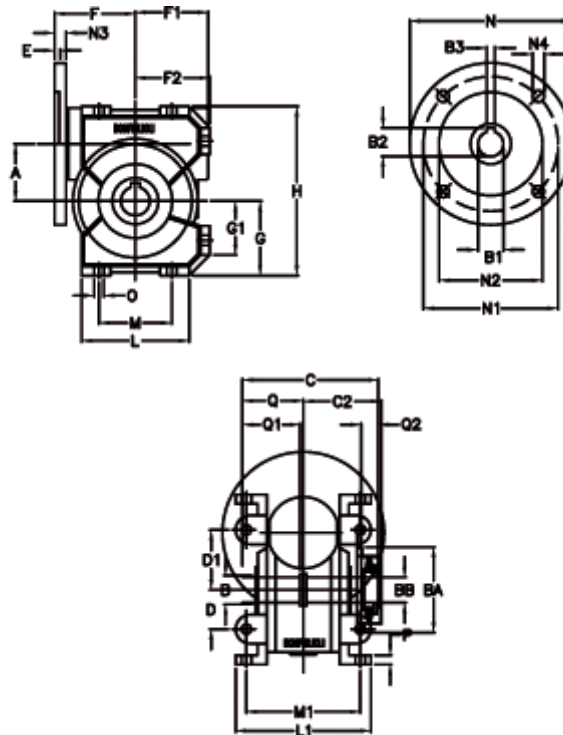

Article number: 390204902803316

Description: Worm Gear with Torque Limiter  
VF 49-L1-U-28 P80B14

## Measures

a = 49.5	C2 = 63.5	g = 64.5	N = 120	Q1 = 41
B = 25	D = 34	G1 = 46.5	N1 = 100	Q2 = 15
B1 E7 = 19	D1 = 52	H = 146.5	N2 = 80	
B2 = 21.8	Description = VF 49U-xx-80B14	H1 = 110.5	N3 = 10.0	
B3 H9 = 6	E = 3.0	L = 93	N4 = 7.0	
BA = 63	F = 70	L1 = 117	O = 8.5	
BB H7 = 14	F1 = 63	m = 63	P = 8	
C = 105	F2 = 64.5	M1 = 98.5	Q = 51.0	